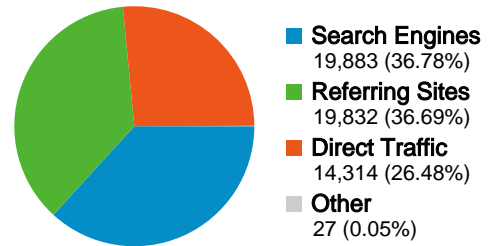

## Traffic Sources Overview

## 38,876 people visited this site

 **54,056** Visits

 **38,876** Absolute Unique Visitors

 **149,163** Pageviews

 **2.76** Average Pageviews

 **00:02:02** Time on Site

 **60.98%** Bounce Rate

 **65.38%** New Visits

All traffic sources sent a total of 54,056 visits

-  **26.48%** Direct Traffic
-  **36.69%** Referring Sites
-  **36.78%** Search Engines