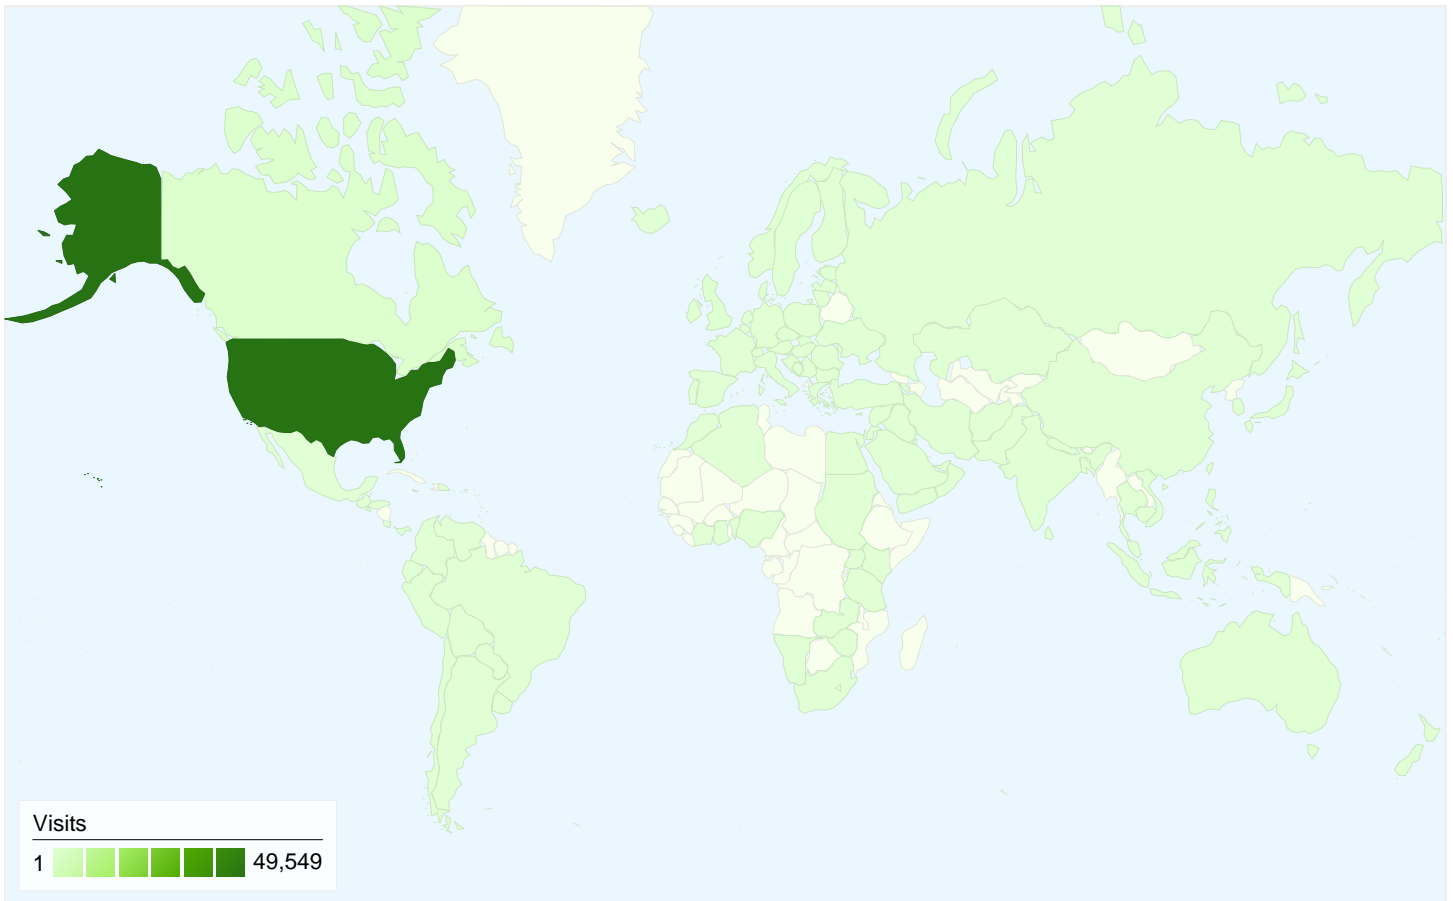

## Traffic Sources Overview

## 38,876 people visited this site

 **54,056** Visits

 **38,876** Absolute Unique Visitors

 **149,163** Pageviews

 **2.76** Average Pageviews

 **00:02:02** Time on Site

 **60.98%** Bounce Rate

 **65.38%** New Visits

All traffic sources sent a total of 54,056 visits

-  **26.48%** Direct Traffic
-  **36.69%** Referring Sites
-  **36.78%** Search Engines

## 54,056 visits came from 128 countries/territories