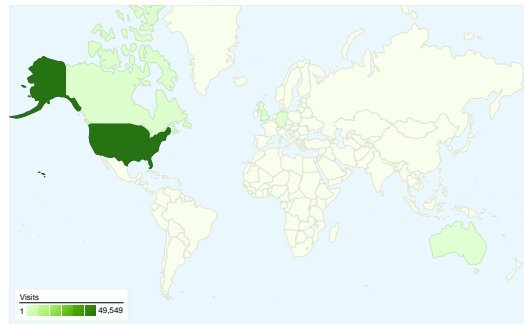

Map Overlay world