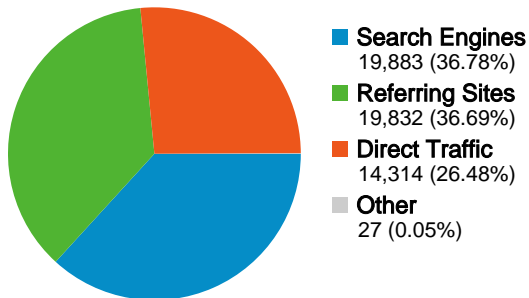

Traffic Sources Overview

Content Overview

Pages	Pageviews	% Pageviews
/http://www.ocolly.com/index.ph	42,588	28.55%
/archives/http://www.ocolly.com	3,936	2.64%
/classifieds/http://www.ocolly.co	3,694	2.48%
/issues/front_page/http://www.o	2,781	1.86%
/sports/2007/09/23/gundys-	2,043	1.37%